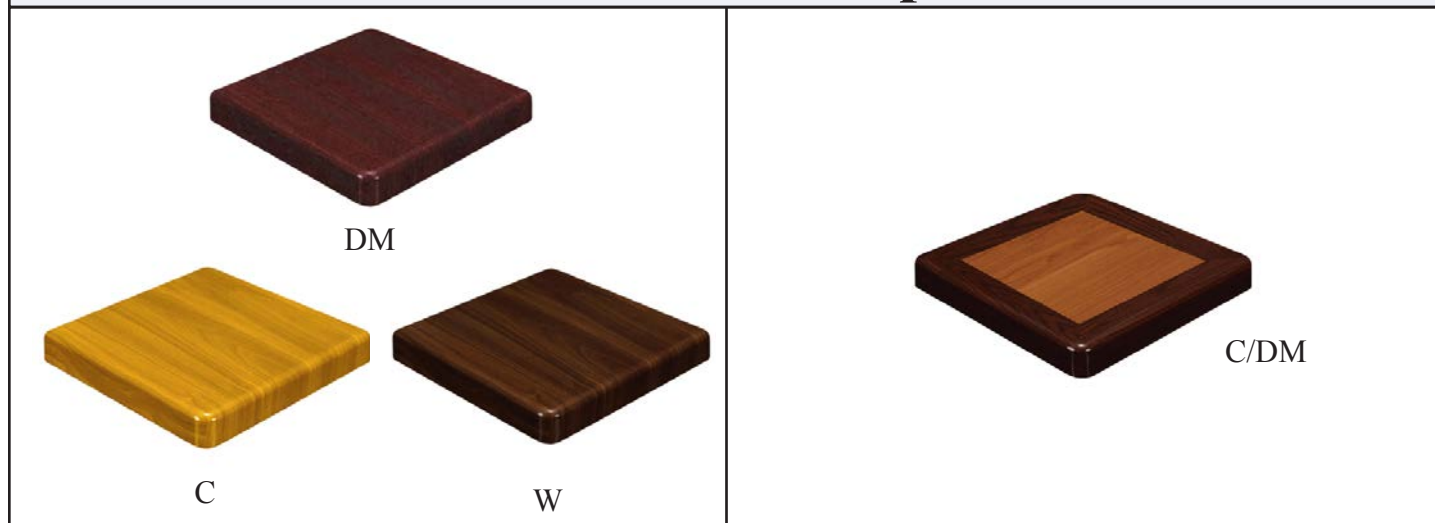

Resin Table Tops

RS (Single Tone)

RD (2-Tone)

Resin Table Tops w/ 2" Drop Edge

Size	Item No.	Item No.	$	Weight (Lbs)
24" x 24"	RS2424	RD2424	42.00	24
24" x 30"	RS2430	RD2430	52.00	26
24" x 45"	RS2445	RD2445	86.00	38
30" x 30"	RS3030	RD3030	64.00	28
30" x 45"	RS3045	RD3045	96.00	45
30" x 48"	RS3048	RD3048	104.00	53
30" x 60"	RS3060	RD3060	130.00	66
30" x 72"	RS3072	RD3072	156.00	69
36" x 36"	RS3636	RD3636	94.00	38
42" x 42"	RS4242	RD4242	126.00	52
24" Round	RS24	RD24	42.00	21
30" Round	RS30	RD30	64.00	25
36" Round	RS36	RD36	94.00	31
42" Round	RS42	RD42	126.00	45
48" Round	RS48	RD48	164.00	59
60" Round	RS60	RD60	500.00	112.5