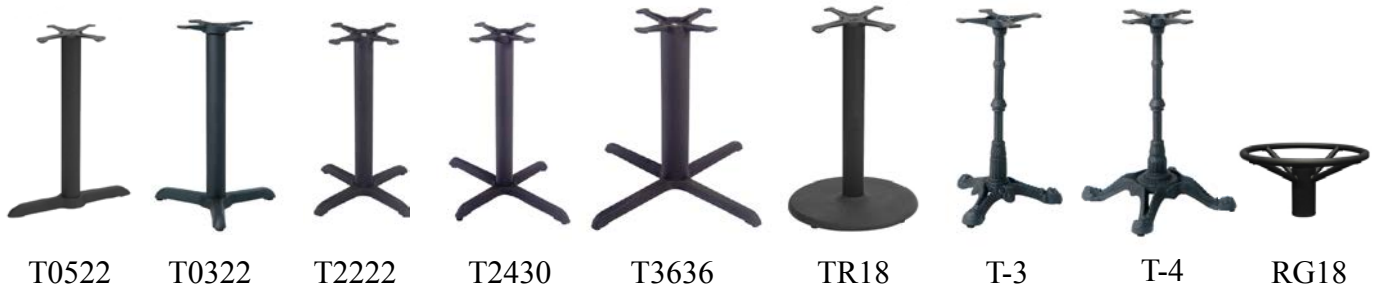

3-Piece Table Bases

Complete Table Base Kit

Item No.	Description	$	Weight (Lbs)
T0522	5" x 22" w/ 3" Column	28.00	12
T0322	3" x 22" w/ 3" Column	35.00	18
T2222	22" x 22" w/ 3" Column	31.50	15
T2430	24" x 30" w/ 3" Column	37.10	19
T3030	30" x 30" w/ 3" Column	41.00	20
T3636	36" x 36" w/ 4" Column	62.00	30
TR18	18" Round w/ 3" Column	47.00	23
TR24	24" Round w/ 4" Column	73.00	40
TR30	30" Round w/ 4" Column	112.00	65
TR34	34" Round w/ 4" Column	178.00	100
T-3	—	76.00	33
T-4	—	96.00	42

Add List price **$6.00** to Above Prices for Bar Height Bases

Additional Option

RG18	Foot Ring (for 3" column only)	29.00	5